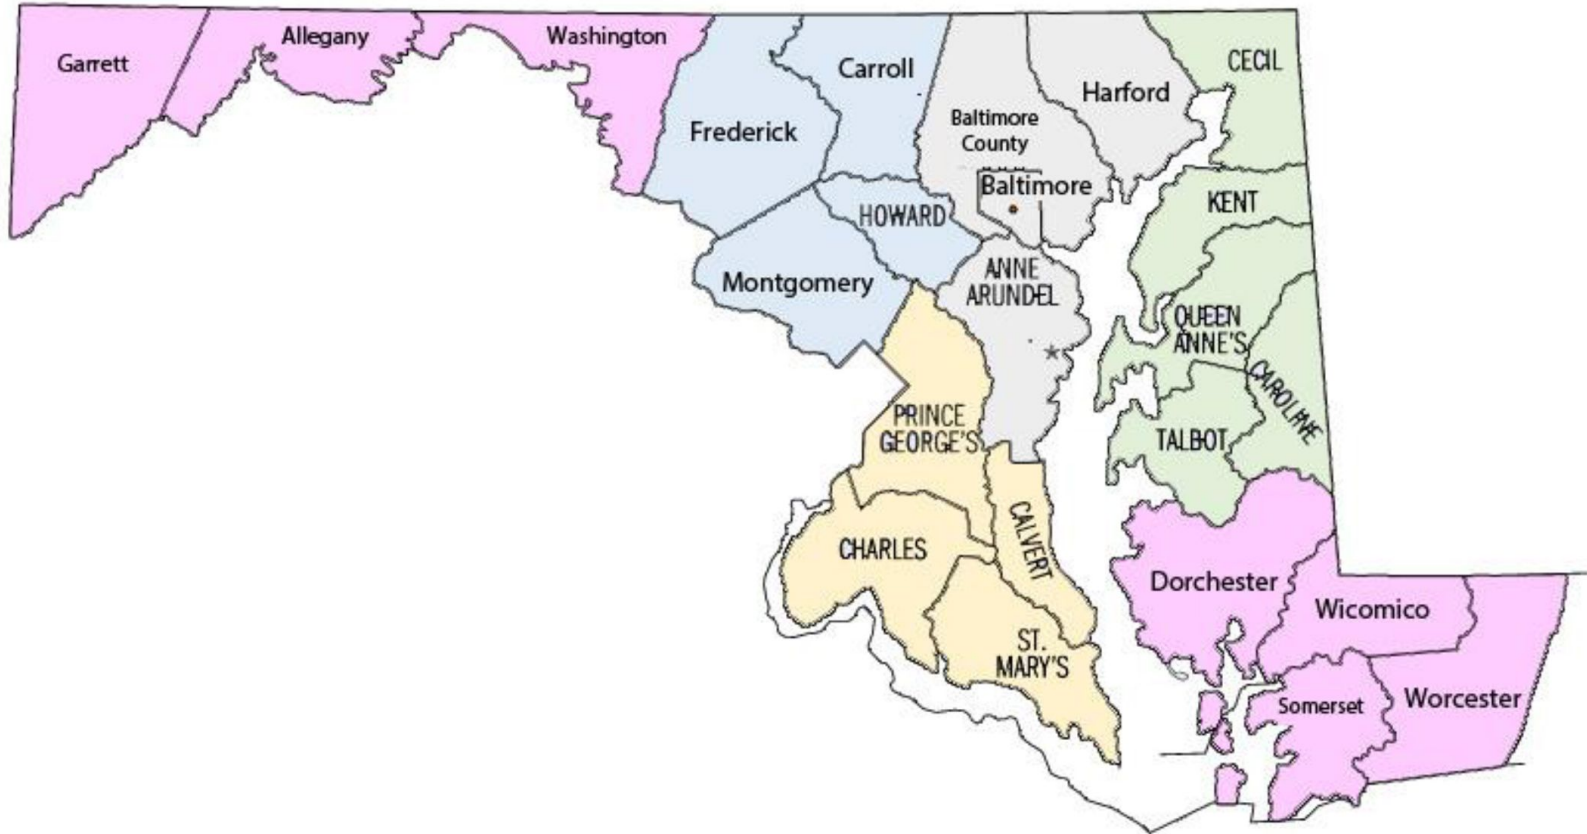

# MHSA REGIONAL BREAKDOWN

## ZONE 1

Garrett  
Allegany  
Washington

## ZONE 3

Baltimore County  
Baltimore City  
Harford  
Anne Arundel

## ZONE 6

Dorchester  
Wicomico  
Worcester  
Somerset